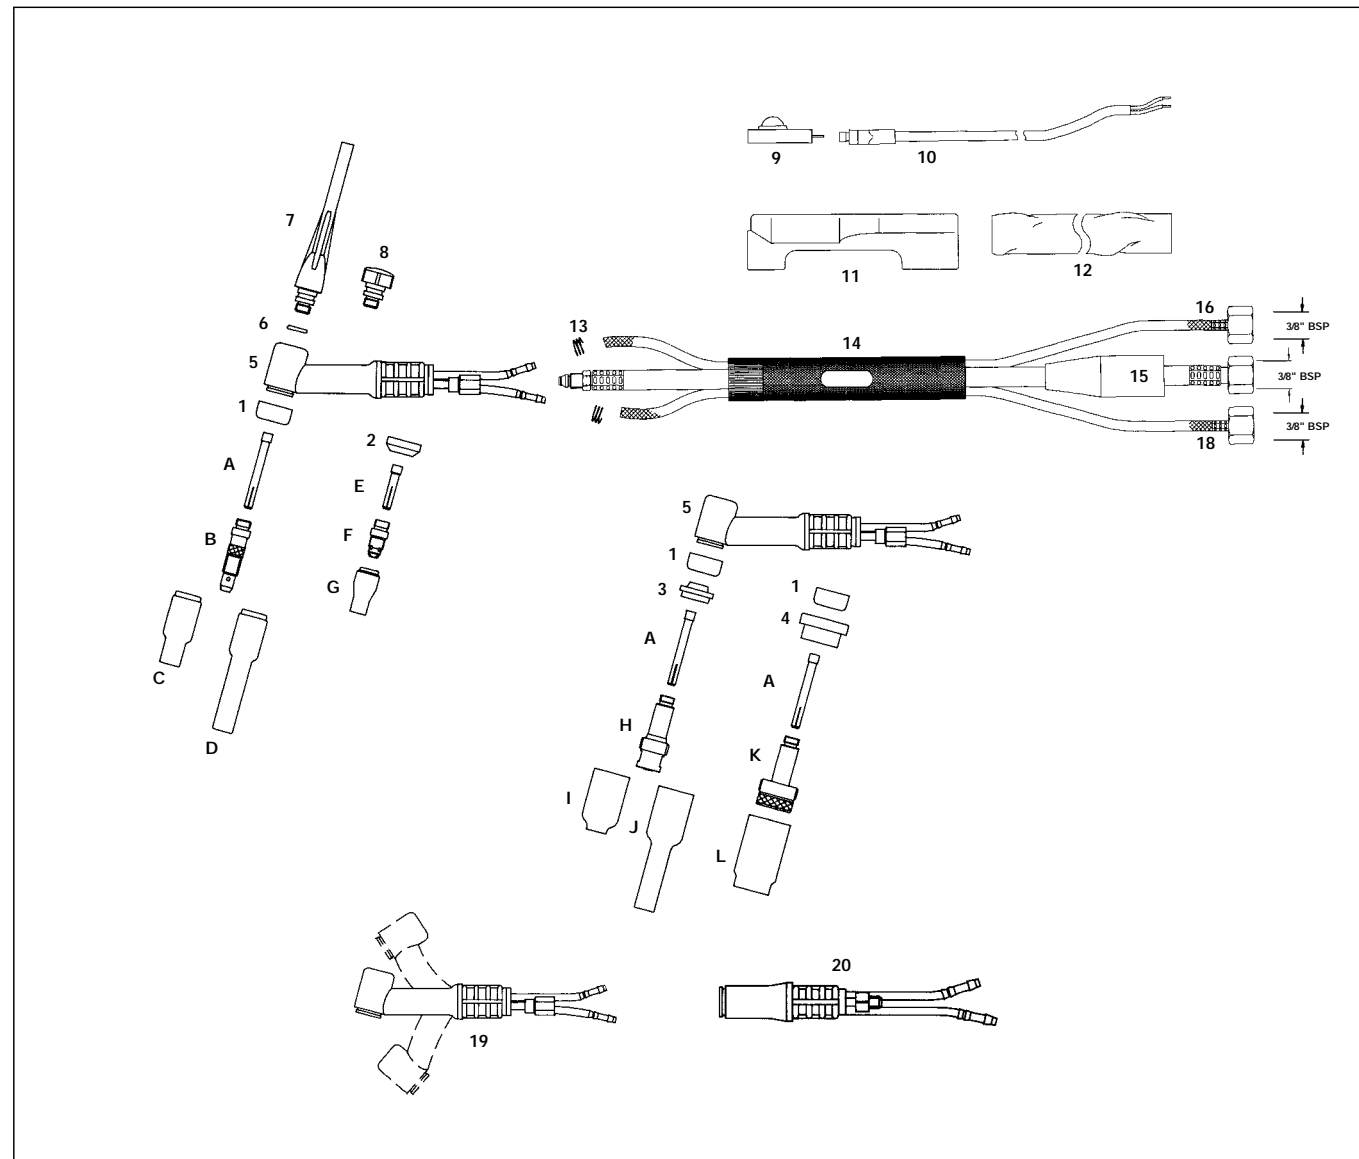

Rating: 350A DC, 250A AC 0.020" to 3/16" electrodes

Model		
Description	Part Number	
	12ft	25ft
Tig Welding Torch c/w Vinyl Power Cable	WP18-12	WP18-25
Tig Welding Torch c/w Rubber Power Cable	WP18-12R	WP18-25R
Tig Welding Torch c/w Vinyl Power Cable, sheath, switch & boot	WP18-12SSW	WP18-25SSW
Tig Welding Torch c/w Rubber Power Cable, sheath, switch & boot	WP18-12RSSW	WP18-25RSSW
For torch packages with alternative torch bodies please order with the following prefix		
Model	Description	
WP18FX - ie: (WP18FX-12RSSW, WP18 torch with flexi head, 12ft, rubber power cable c/w sheath, switch & boot)	Complete Torch packages with Flexi Head	
WP18MP	Complete Torch packages with Pencil Head	

A Standard Collet	
Part Number	Description
10N21	Standard Collet 0.020 Bore
10N22	Standard Collet 0.040 Bore
10N23	Standard Collet 1/16 Bore
10N24	Standard Collet 3/32 Bore
10N25	Standard Collet 1/8 Bore
54N20	Standard Collet 5/32 Bore

C Standard Ceramic Cup	
Part Number	Description
10N50	Standard Ceramic Cup 1/4 Bore
10N49	Standard Ceramic Cup 5/16 Bore
10N48	Standard Ceramic Cup 3/8 Bore
10N47	Standard Ceramic Cup 7/16 Bore
10N46	Standard Ceramic Cup 1/2 Bore
10N45	Standard Ceramic Cup 5/8 Bore
10N44	Standard Ceramic Cup 3/4 Bore

D Standard Long Ceramic Cup	
Part Number	Description
10N49L	Long Ceramic Cup 5/16 Bore
10N48L	Long Ceramic Cup 3/8 Bore
10N47L	Long Ceramic Cup 7/16 Bore

E Stubby Series Collet	
Part Number	Description
10N21S	Stubby Collet 0.020 Bore
10N22S	Stubby Collet 0.040 Bore
10N23S	Stubby Collet 1/16 Bore
10N24S	Stubby Collet 3/32 Bore
10N25S	Stubby Collet 1/8 Bore